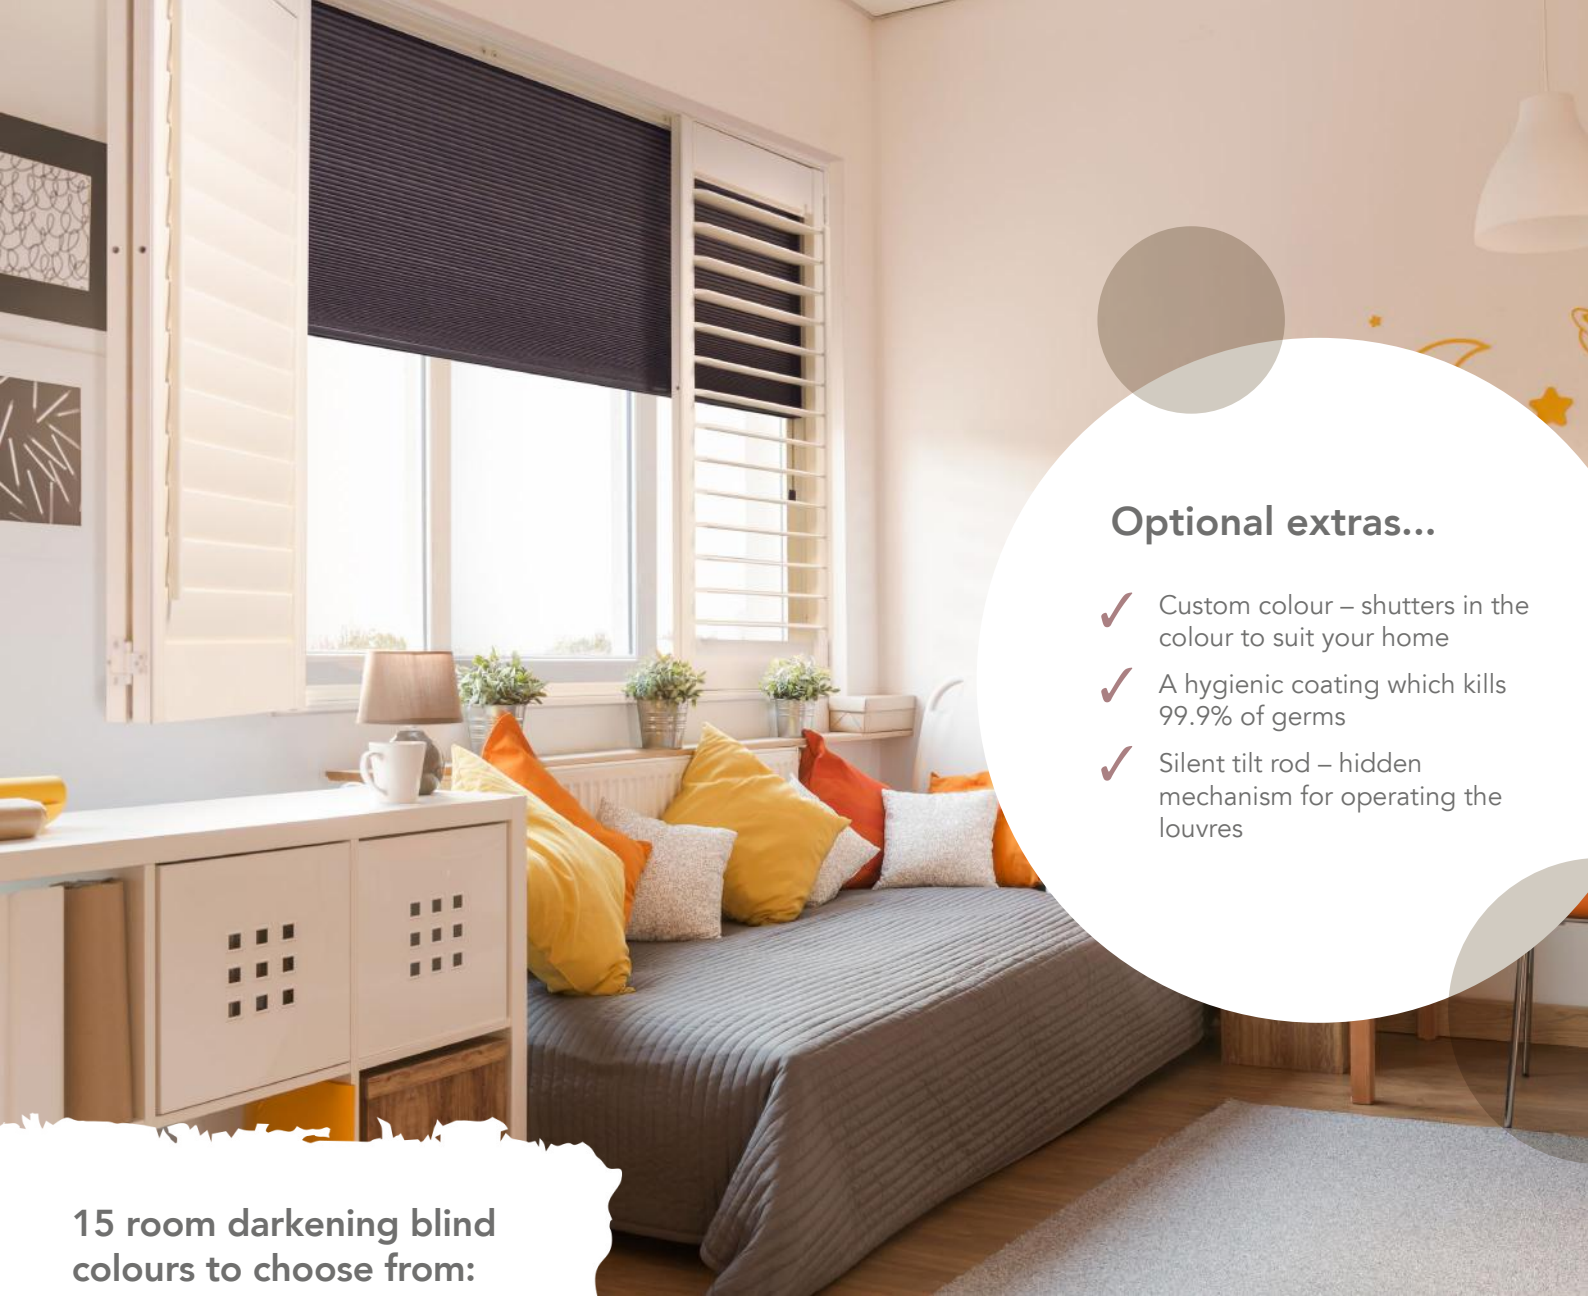

Optional extras...

- ✓ Custom colour – shutters in the colour to suit your home
- ✓ A hygienic coating which kills 99.9% of germs
- ✓ Silent tilt rod – hidden mechanism for operating the louvres

15 room darkening blind colours to choose from:

Plantation
SHUTTERS

Est. 1982

UK's leading shutters specialist

www.plantation-shutters.co.uk

020 8871 9222